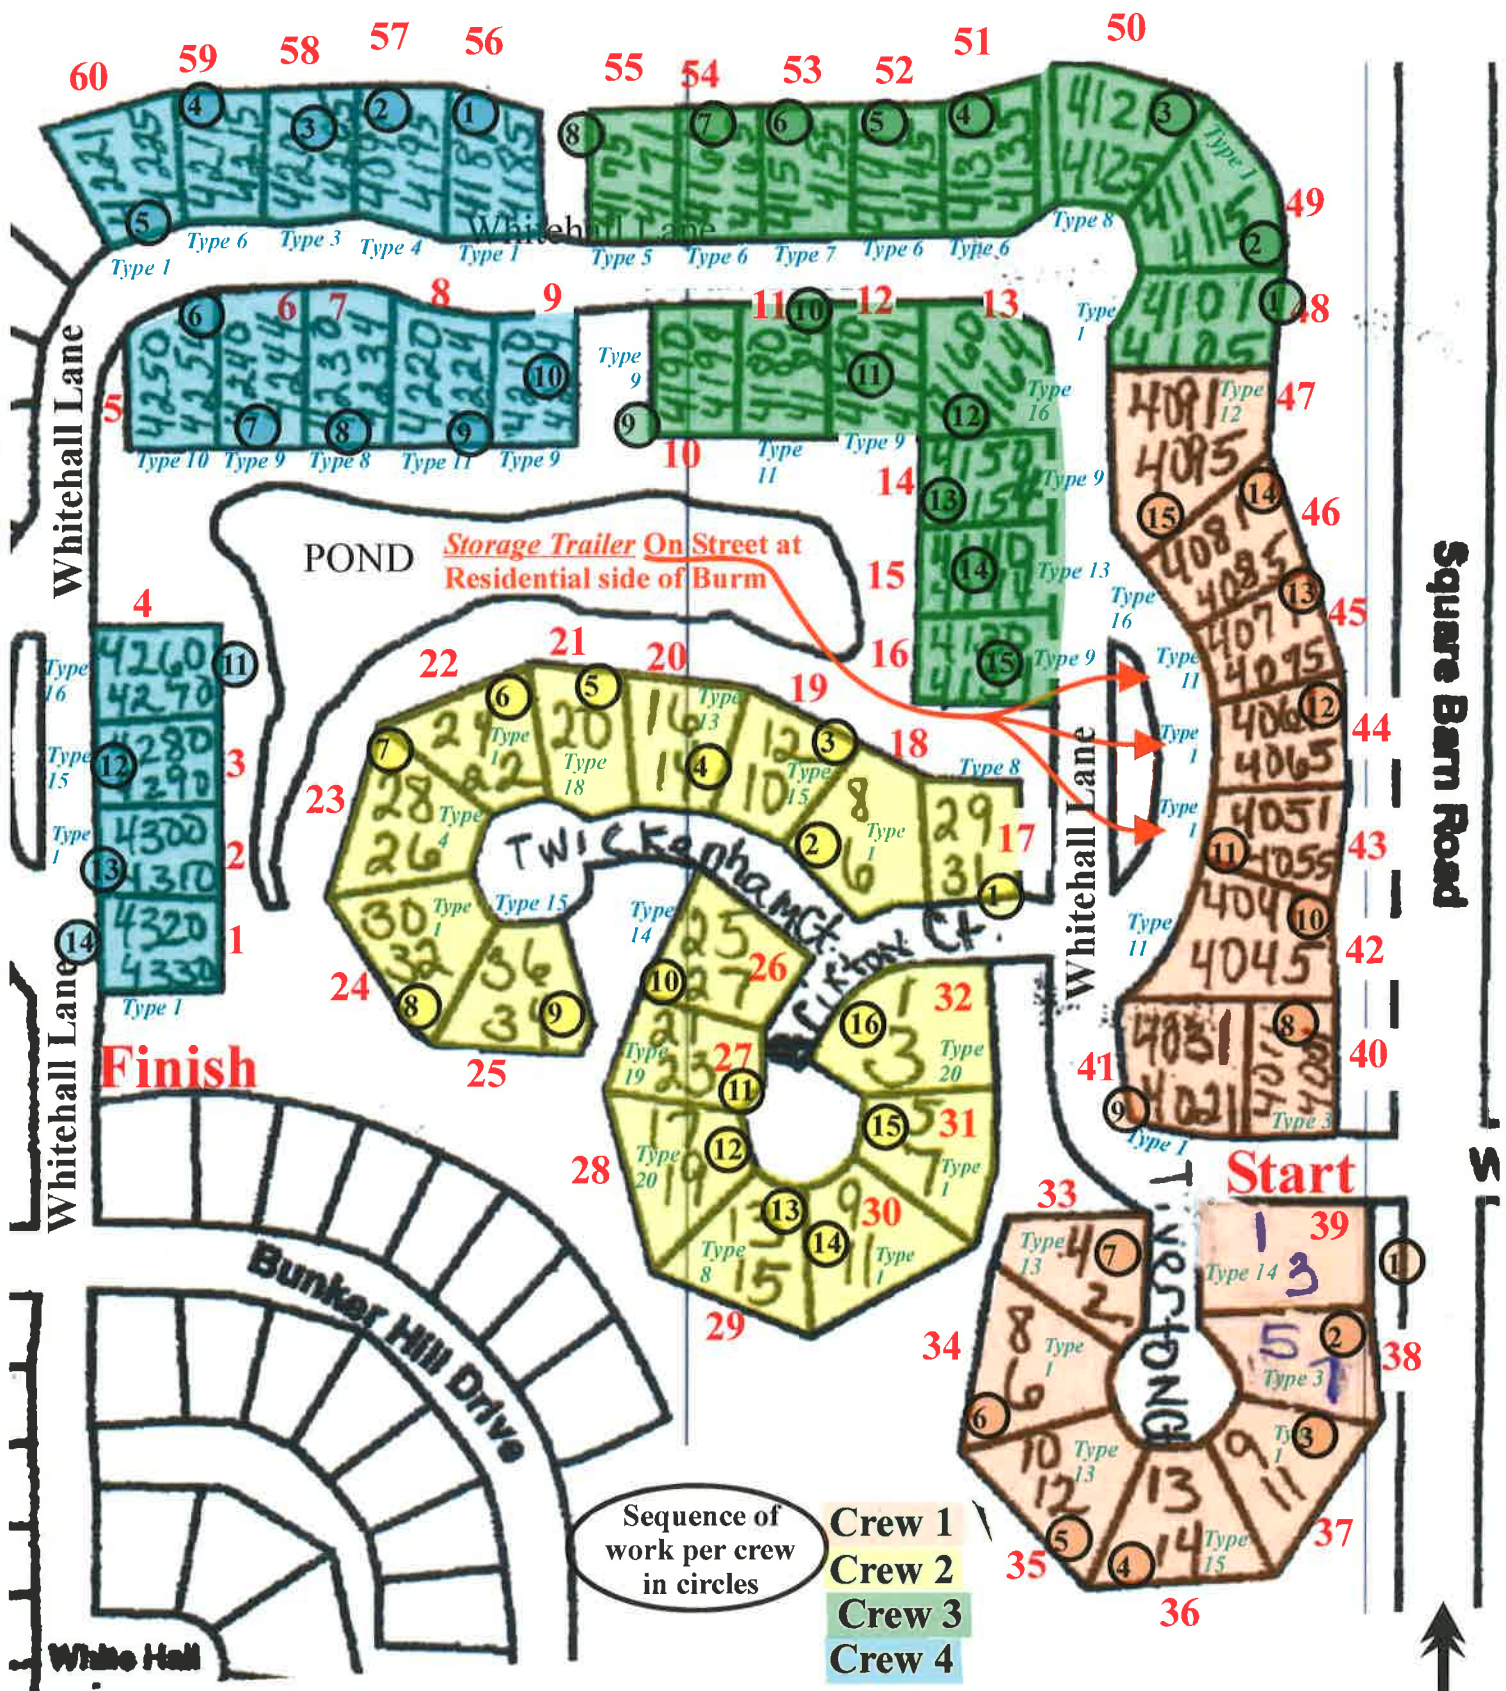

Building ADDRESS/TYPE/NUMBER @ Manchester Lakes HOA

Red Numbers are insurance company building numbers

Blue Numbers are insurance company building TYPES

NOTE: Address numbers repeat, so street names are critical.

PAGE 2 is satellite view.