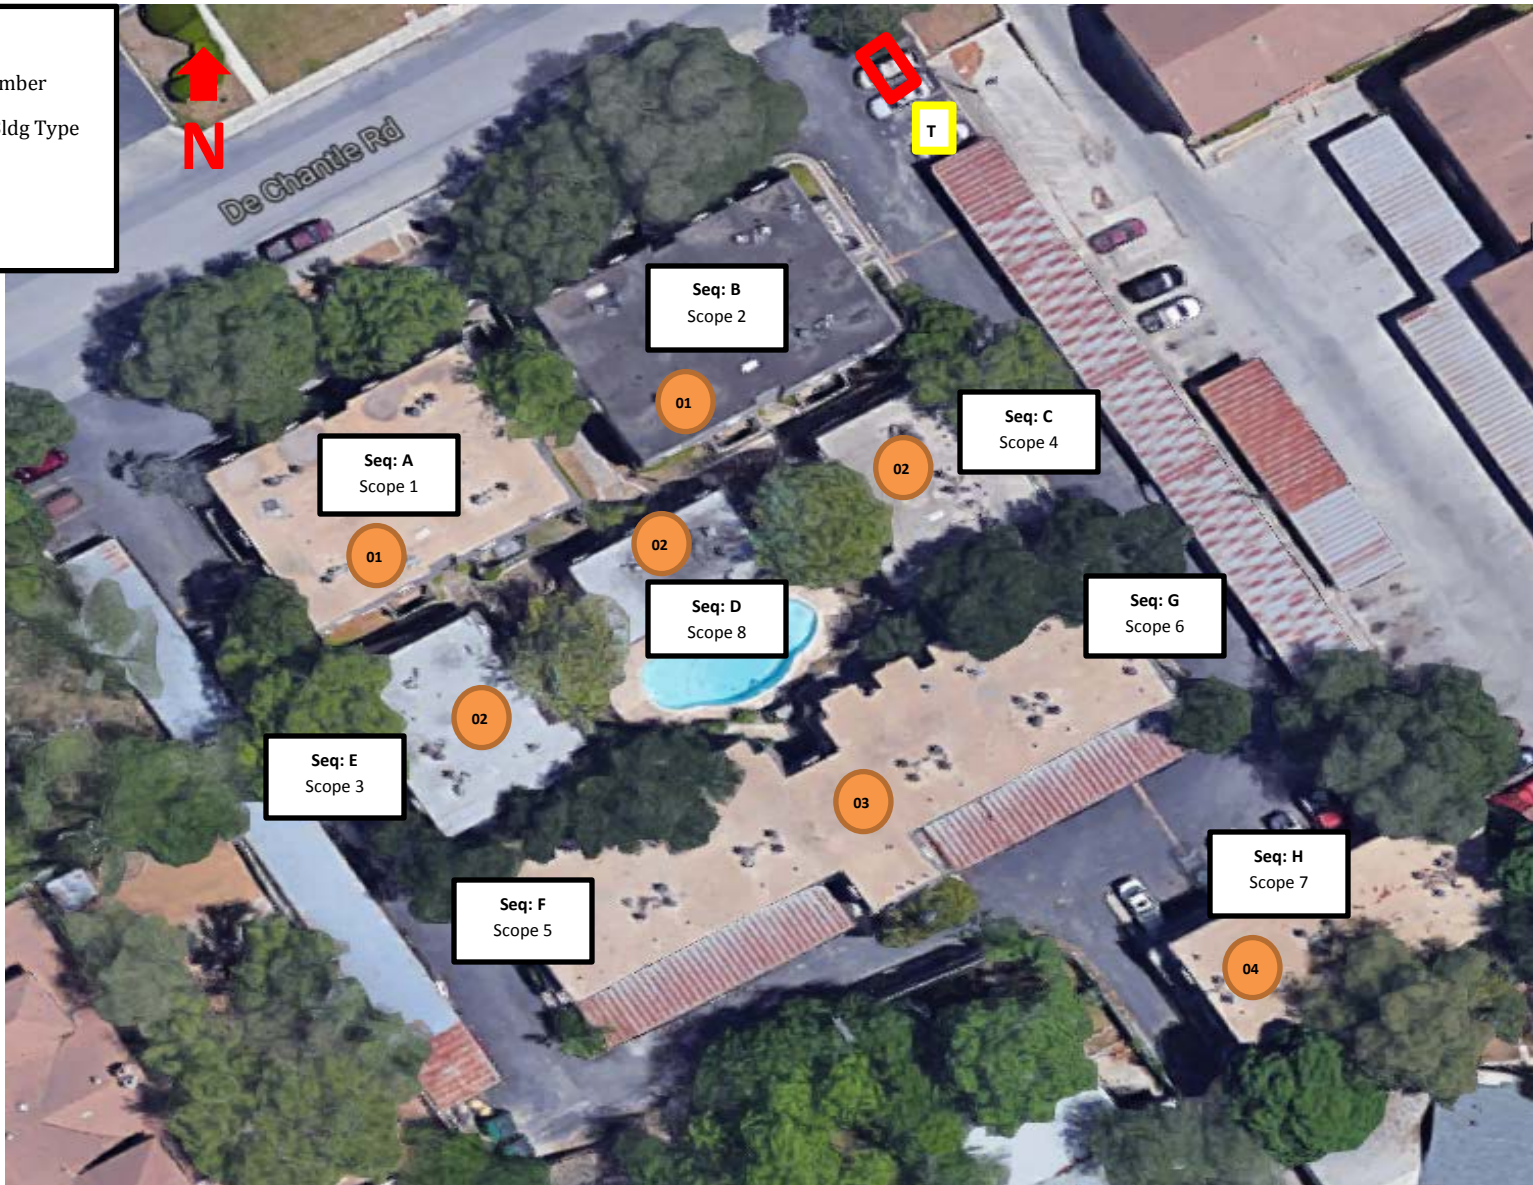

Villa Bordeaux

170 De Chantle Drive San Antonio, TX 78201

Key:

- = Building Number
- = Eagleview Bldg Type
- = Equipment
- = Toilet

Helpful Hints: Scope and sequence numbers do not match.